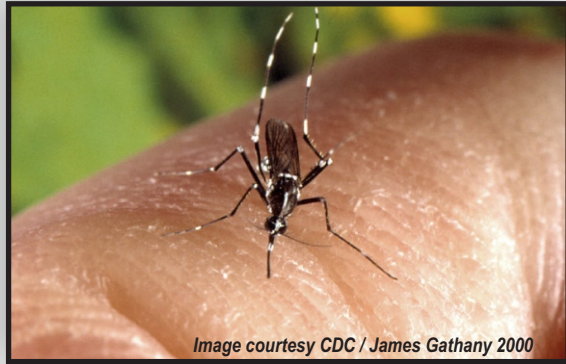

Invasive Species Alert

Asian Tiger Mosquito (*Aedes albopictus*)

ACTUAL SIZE

HAVE YOU SEEN THIS MOSQUITO?
ARE YOU GETTING MOSQUITO BITES DURING THE DAY?

**Report them to (626) 814-9466 or at
www.SGVmosquito.org**

The Asian tiger mosquito was recently identified in an El Monte neighborhood. This aggressive day-biting mosquito is not native to California and has not been seen in the San Gabriel Valley since 2001 when they were accidentally imported in shipments of *Dracaena* "Lucky Bamboo" plants.

This mosquito is very small (approx. 1/4 inch), with distinctive black and white bands on its thorax, abdomen, and legs. They are **aggressive biters and are active during daylight hours** as well as dusk and dawn.

This mosquito is a 'container breeder' and prefers to lay its eggs onto the inside of water-filled containers or on stems of aquatic plants. When flooded, the eggs hatch and larvae emerge, maturing to biting adults in 7-12 days.