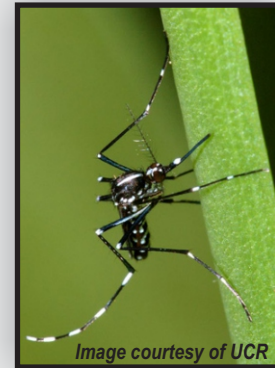

Invasive Species Alert

Asian Tiger Mosquito (*Aedes albopictus*)

ACTUAL SIZE

HAVE YOU SEEN THIS MOSQUITO?
ARE YOU GETTING MOSQUITO BITES DURING THE DAY?

**Report them to (626) 814-9466 or at
www.SGVmosquito.org**

The Asian tiger mosquito was recently identified in an El Monte neighborhood. This aggressive day-biting mosquito is not native to California and has not been seen in the San Gabriel Valley since 2001 when they were accidentally imported in shipments of *Dracaena* "Lucky Bamboo" plants.

This mosquito is very small (approx. 1/4 inch), with distinctive black and white bands on its thorax, abdomen, and legs. They are **aggressive biters and are active during daylight hours** as well as dusk and dawn.

This mosquito is a 'container breeder' and prefers to lay its eggs onto the inside of water-filled containers or on stems of aquatic plants. When flooded, the eggs hatch and larvae emerge, maturing to biting adults in 7-12 days.